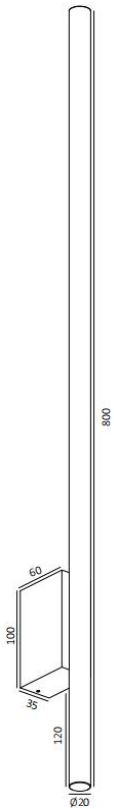

Luminaire

IP65 for outdoor use
crossing: No
Warranty: 5 Years

The photograph may not match the
reference exactly. Please read the
product description to identify the finish.