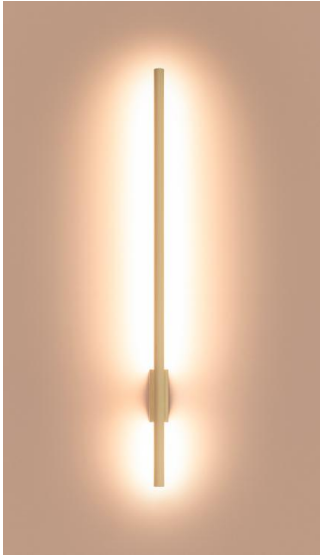

WL3174

8W Rectangular Wall Light

Description

Tubular wall light with rectangle wall box;
Stylish design;
With a comfortable light effect;

Finish

White/Black/Light Bronze/Dark Bronze

Material

Aluminium

TECHNICAL CHARACTERISTICS

Light source

Light source: Osram SMD Chip
Output (W): 7.2W (200mA 36V)
Total power consumption (W): 8W
Color temperature: 4000K
CRI: ≥ 90
Real Lumen: 480lm
Lm/Real W: 60
Life Time: 50.000h L90B20
MacAdam steps: 3
UGR: N/A

GEAR

This item is supplied with
on/off powder supply.