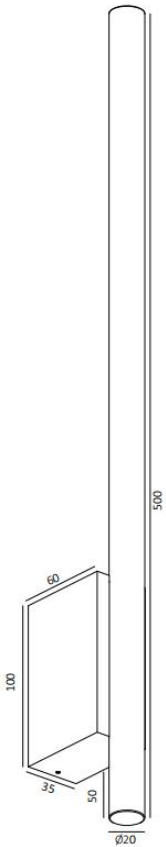

Luminaire

IP65 for outdoor use
crossing: No
Warranty: 5 Years

The photograph may not match the reference exactly. Please read the product description to identify the finish.